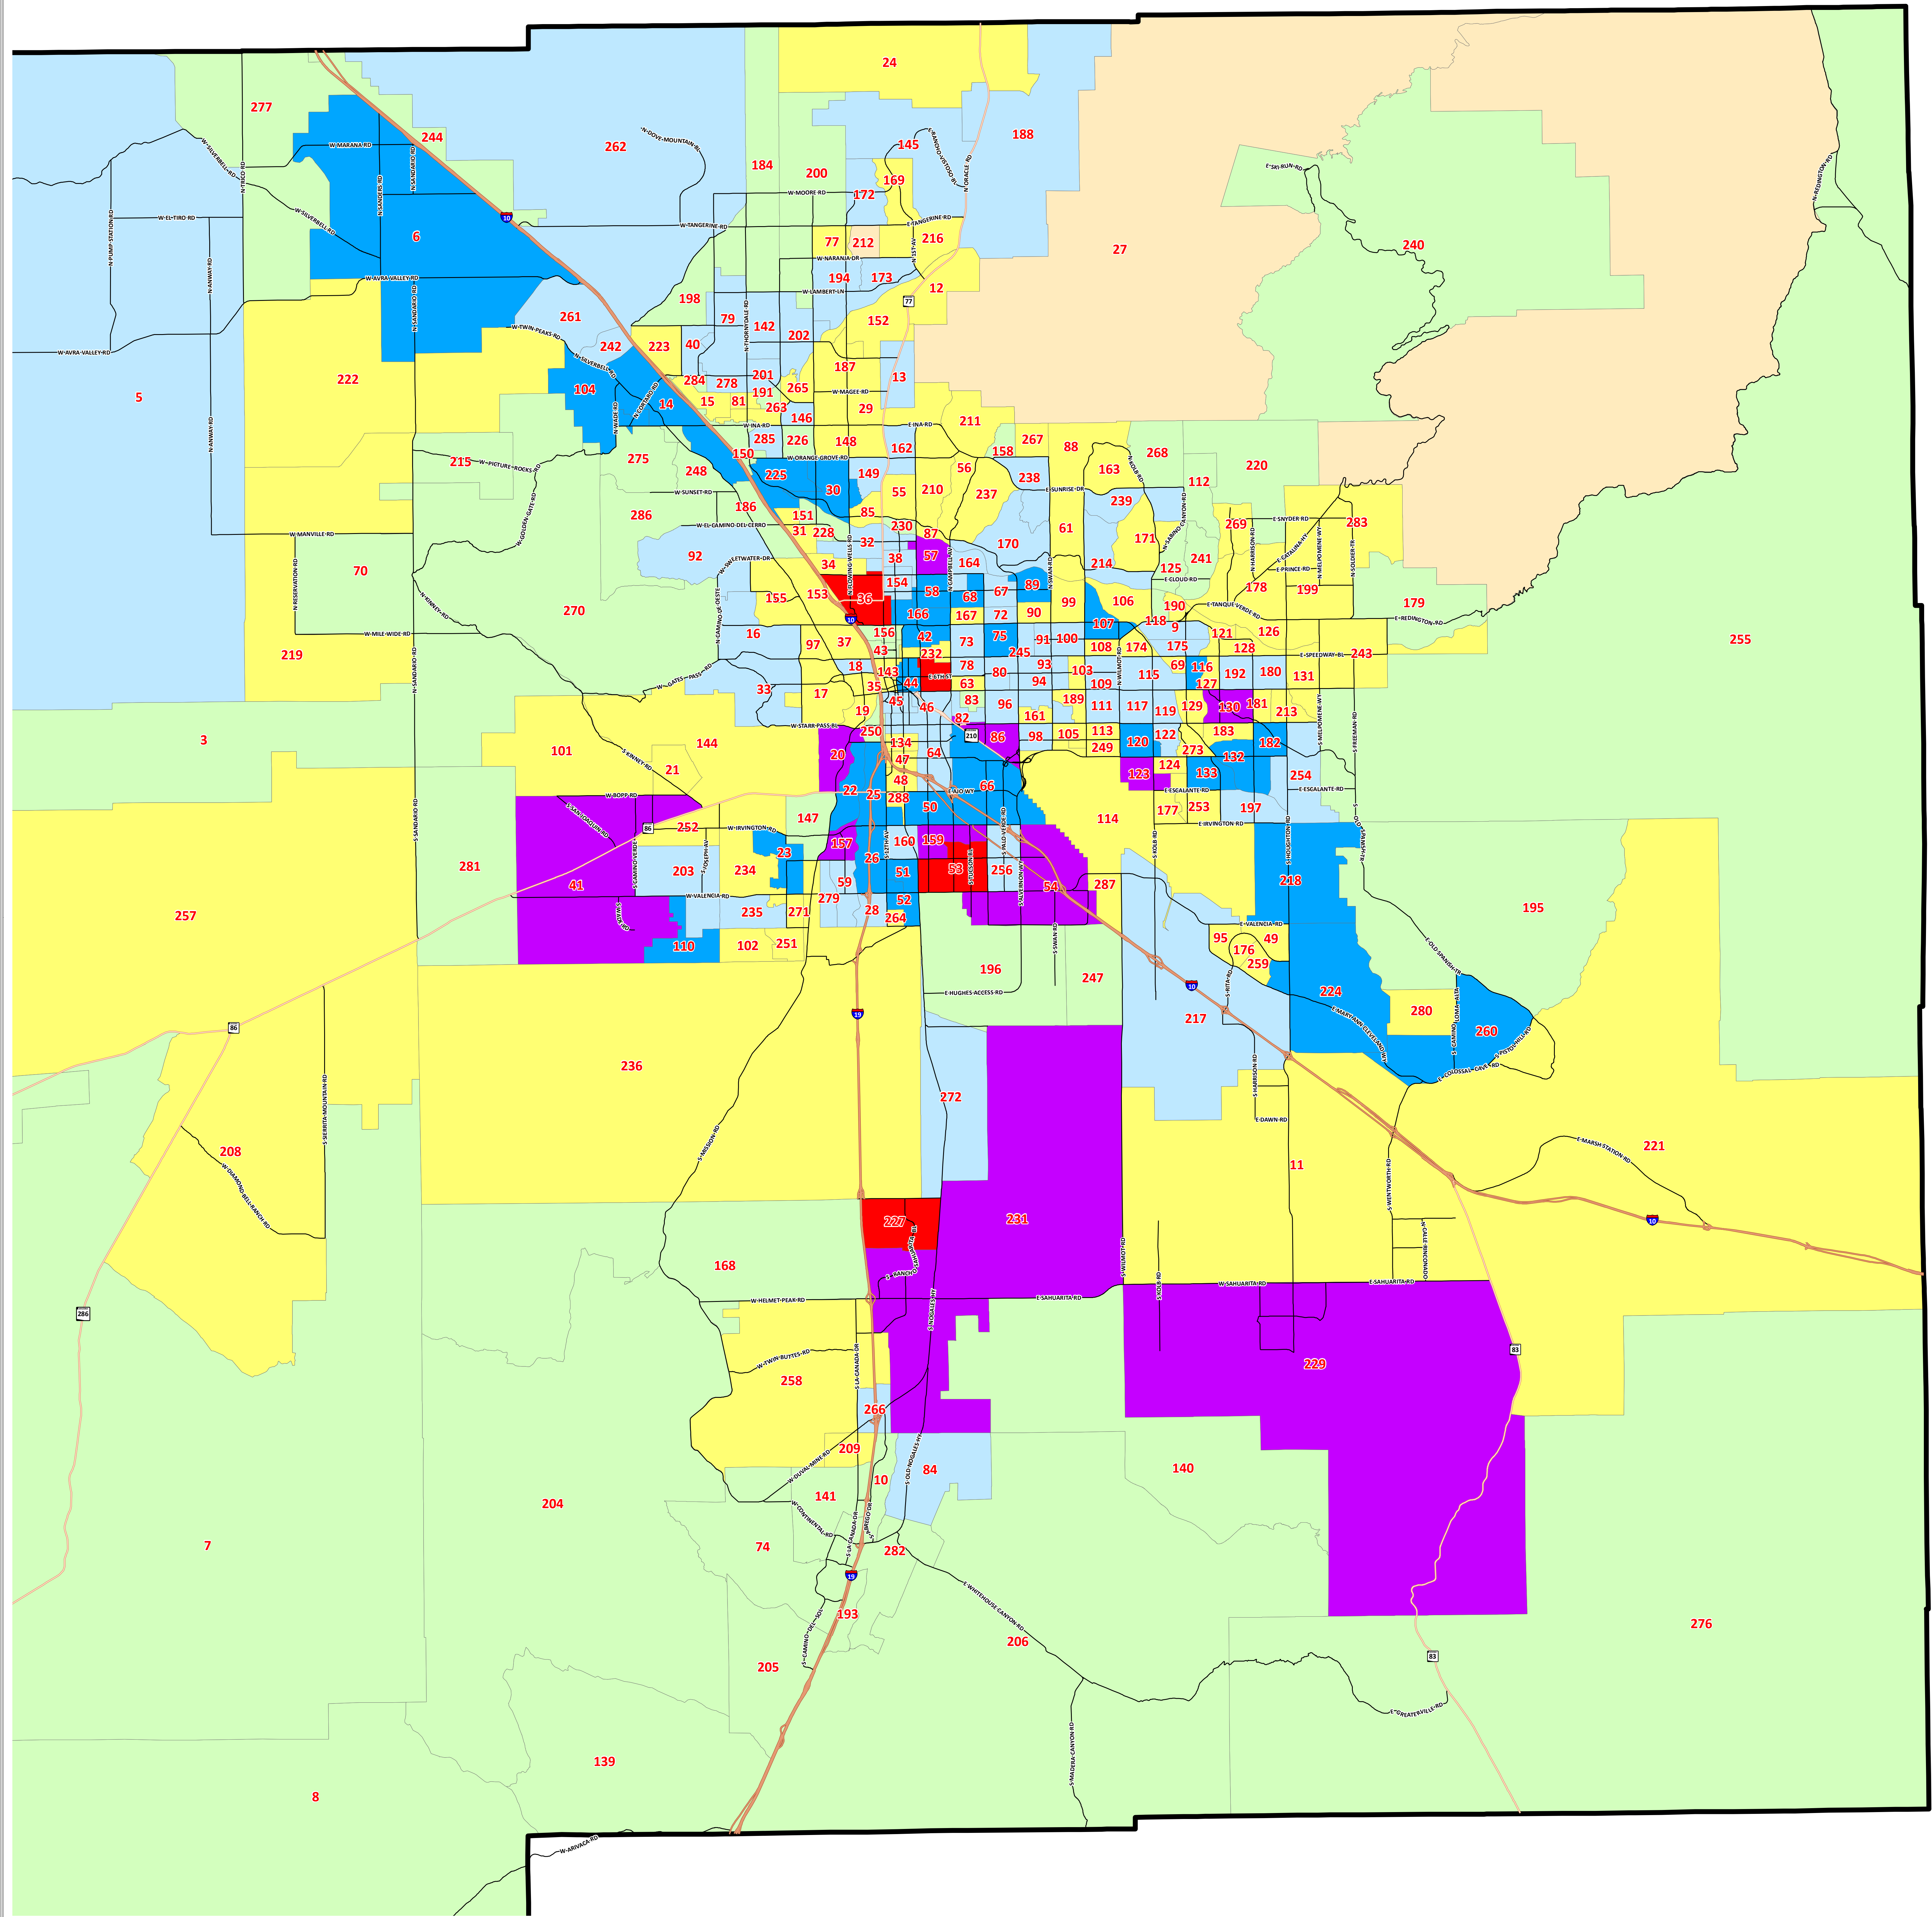

PROVISIONAL BALLOTS ISSUED BY VOTING AREAS 2012 GENERAL ELECTION

Provisional Ballots by Voting Area Total Number Issued

GEOGRAPHIC INFORMATION SYSTEMS

12/5/2012